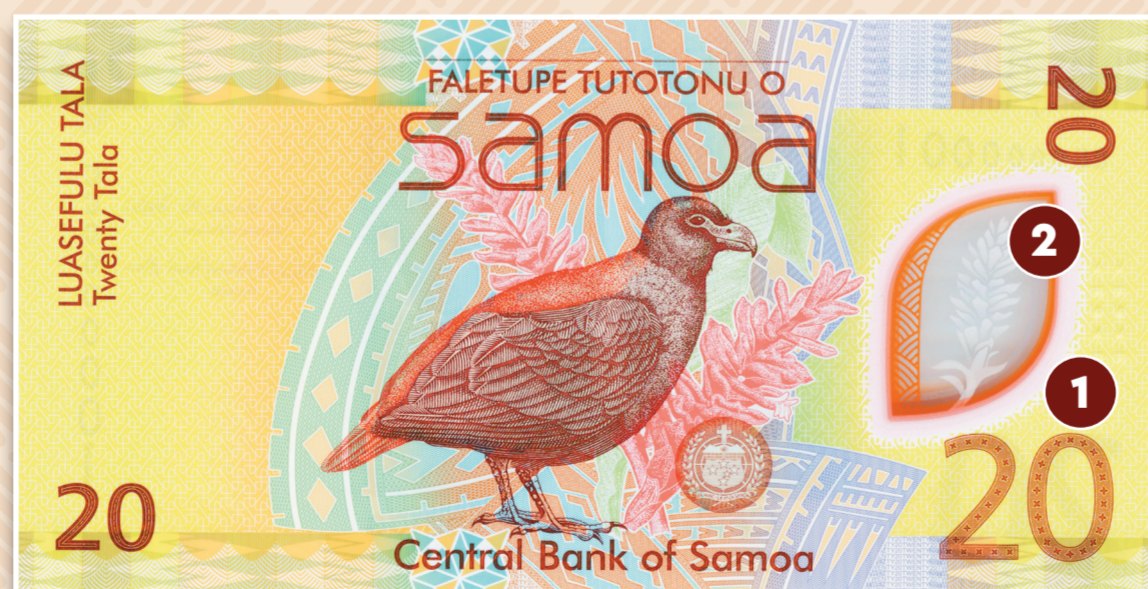

POLYMER UPGRADE

5 – 10 – 20 TĀLĀ

NEW Polymer versions of our \$5, \$10 and \$20 Tālā banknotes are being issued. Polymer banknotes are more durable than paper.

FEEL, LOOK and CHECK your new notes.

FEEL

- 1 The polymer substrate & tactile dots

LOOK

- 2 At the clear window with Teuila flower

CHECK

- 3 Under UV light the multiple colours

It is important that you know what to look at to check that your note is genuine

For further information: Phone: (+685) 34100 | Website: www.cbs.gov.ws | Postal Address: Central Bank of Samoa, Po Box Private Bag, Apia, Samoa | Email: centralbank@cbs.gov.ws