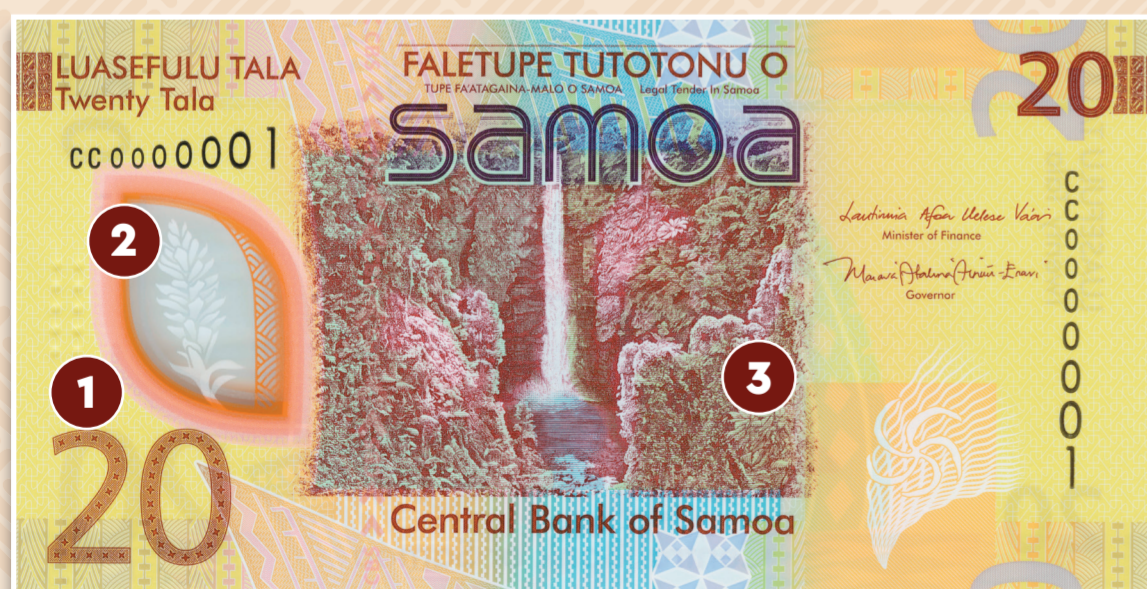

POLYMER UPGRADE

5 – 10 – 20 TĀLĀ

NEW Polymer versions of our \$5, \$10 and \$20 Tālā banknotes are being issued. Polymer banknotes are more durable than paper.

FEEL, LOOK and CHECK your new notes.

FEEL

- 1 The polymer substrate & tactile dots

LOOK

- 2 At the clear window with Teuila flower

CHECK

- 3 Under UV light the multiple colours

It is important that you know what to look at to check that your note is genuine

For further information: Phone: (+685) 34100 | Website: www.cbs.gov.ws | Postal Address: Central Bank of Samoa, Po Box Private Bag, Apia, Samoa | Email: centralbank@cbs.gov.ws